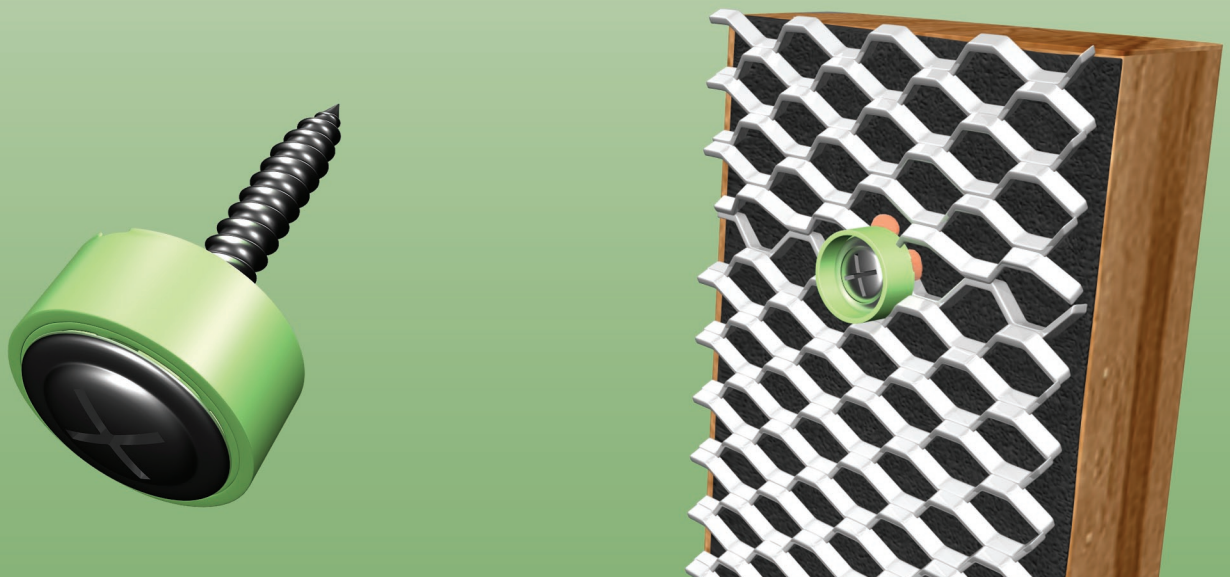

SELF SEALING SCREW

- Code compliant
- Fastens lath to steel or wood
- Bright green color for easier nailing inspections

THE POWER TO SECURE AND SEAL SIMULTANEOUSLY

(SEE REVERSE SIDE)

SELF SEALING SCREW

- ICC Rated
- Seals screw penetration at paper to prevent water intrusion
- Only self sealing screw emitting butyl rubber caulking (shown in orange below)
- Can be used with different types of lath

1 5/8" SELF DRILLING GALVANIZED SCREW FOR STEEL

1 1/2" SHARP POINT GALVANIZED SCREW FOR WOOD

Contact Greg: Phone: 805-497-0200 Email: greg@fastenseal.com Website: FastenSeal.com

Fasten Seal Products, LLC 717 Lakefield Road, Unit C Westlake Village, CA 91361