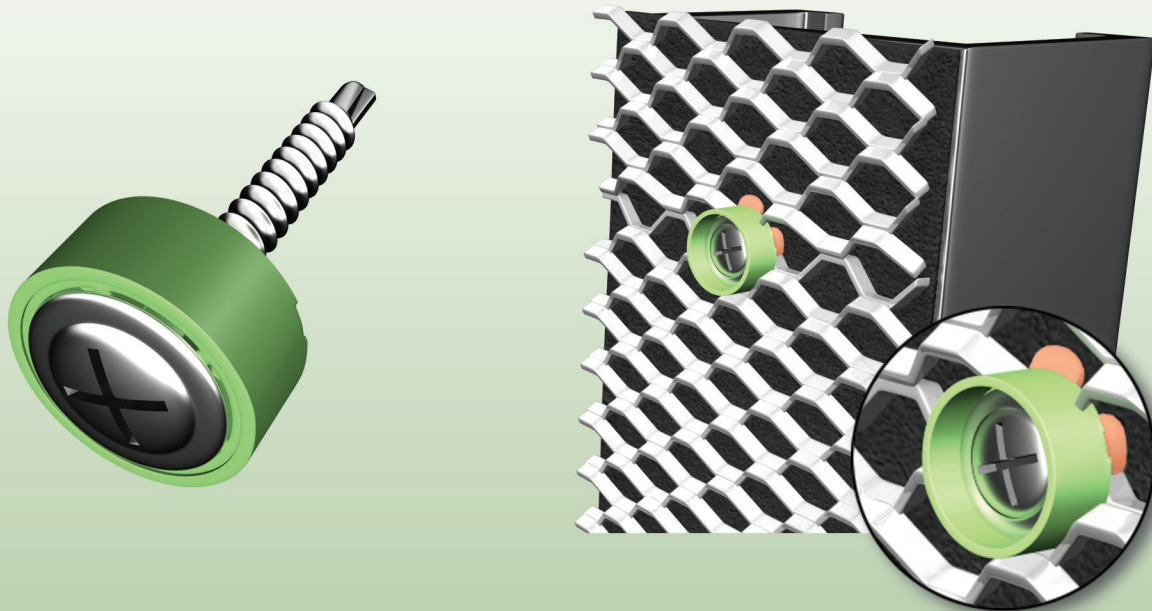

SELF SEALING SCREW

- Code compliant
- Fastens lath to steel or wood
- Bright green color for easier nailing inspections

THE POWER TO SECURE AND SEAL SIMULTANEOUSLY

(SEE REVERSE SIDE)

SELF SEALING SCREW

- ICC Rated
- Seals screw penetration at paper to prevent water intrusion
- Only self sealing screw emitting butyl rubber caulking (shown in orange below)
- Can be used with different types of lath

1 5/8" SELF DRILLING GALVANIZED SCREW FOR STEEL

1 1/2" SHARP POINT GALVANIZED SCREW FOR WOOD

Contact Greg: Phone: 805-497-0200 Email: greg@fastenseal.com Website: FastenSeal.com

Fasten Seal Products, LLC 717 Lakefield Road, Unit C Westlake Village, CA 91361